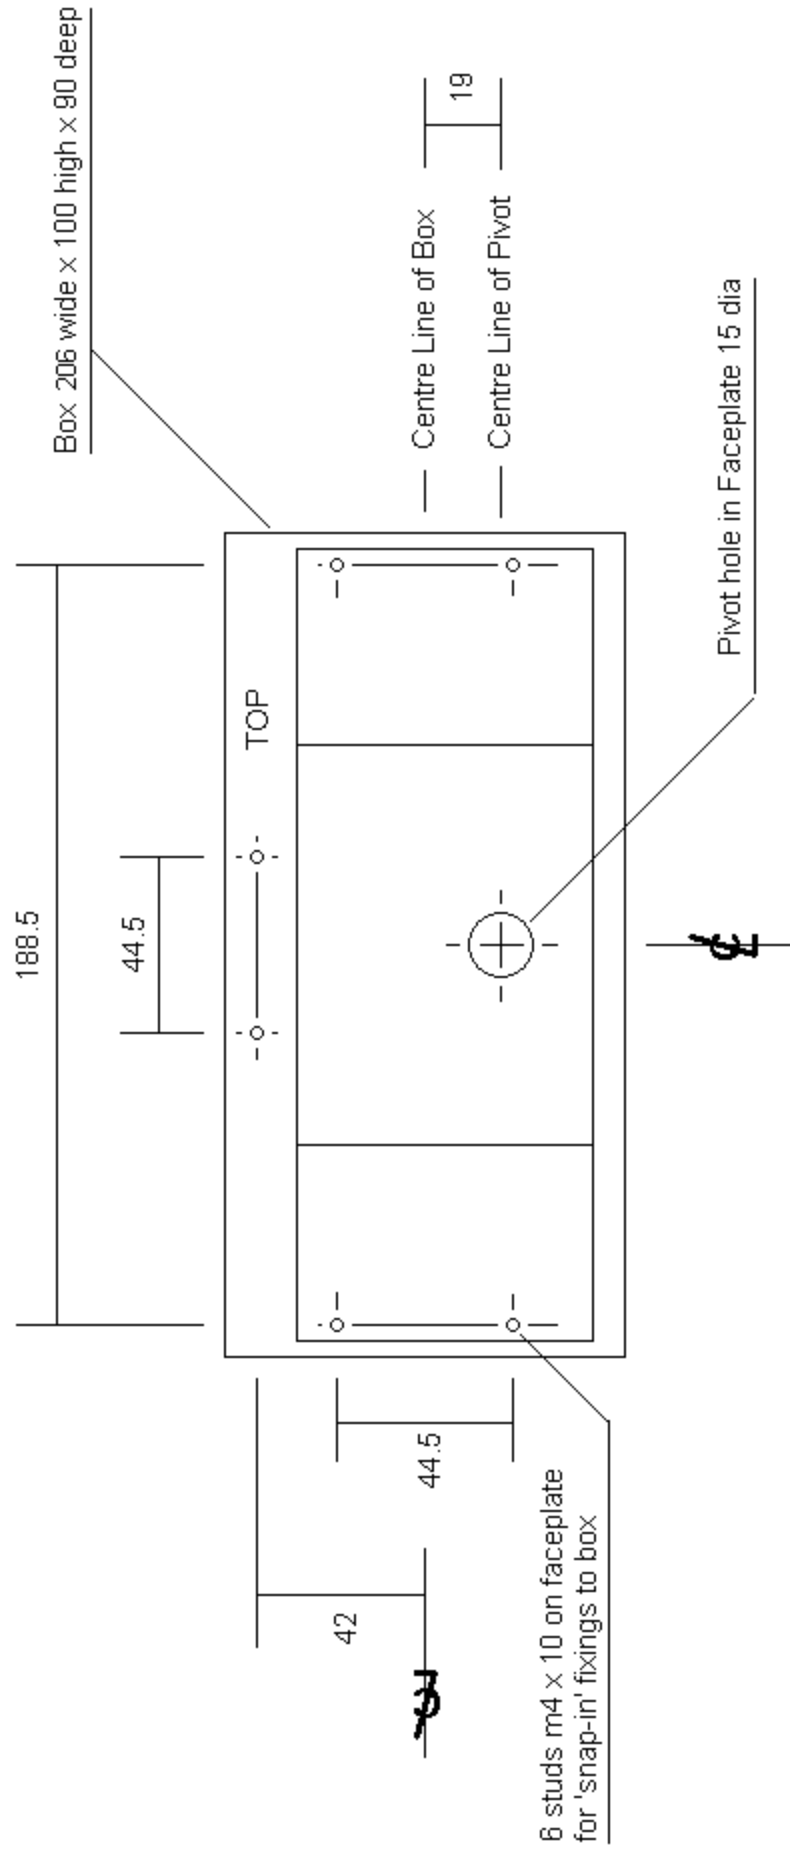

Mounting dimensions for 180° Sweep Indicator

Programmed Technology Ltd
C.E. Electronics Division
P.O. Box 1679, Marlow, Bucks, UK, SL7 2YR
Tel/Fax +44 (0) 1628 487633