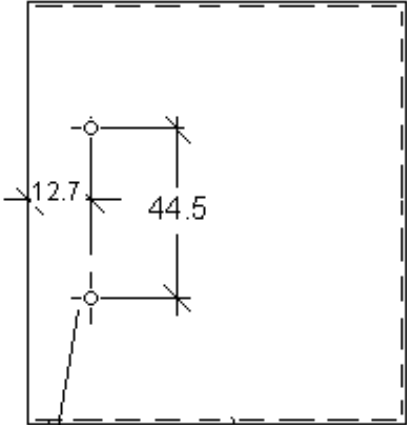

Sweep mounting box

Mounting holes and
Cable holes to suit

**Box 206 wide x 100 high x 90 deep
outside**

Material 1.1 mm zintec

8 holes 3.1 dia

fit snap catch 2 places

2 additional places optional
RS 227-0920