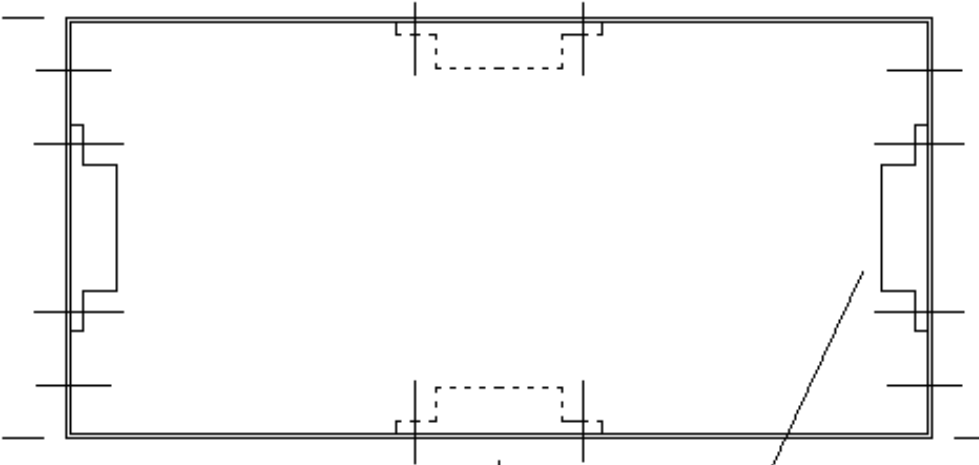

Sweep mounting box

Mounting holes and
Cable holes to suit

**Box 206 wide x 100 high x 90 deep
outside**

Material 1.1 mm zintec

8 holes 3.1 dia

fit snap catch 2 places

2 additional places optional
RS 227-0920